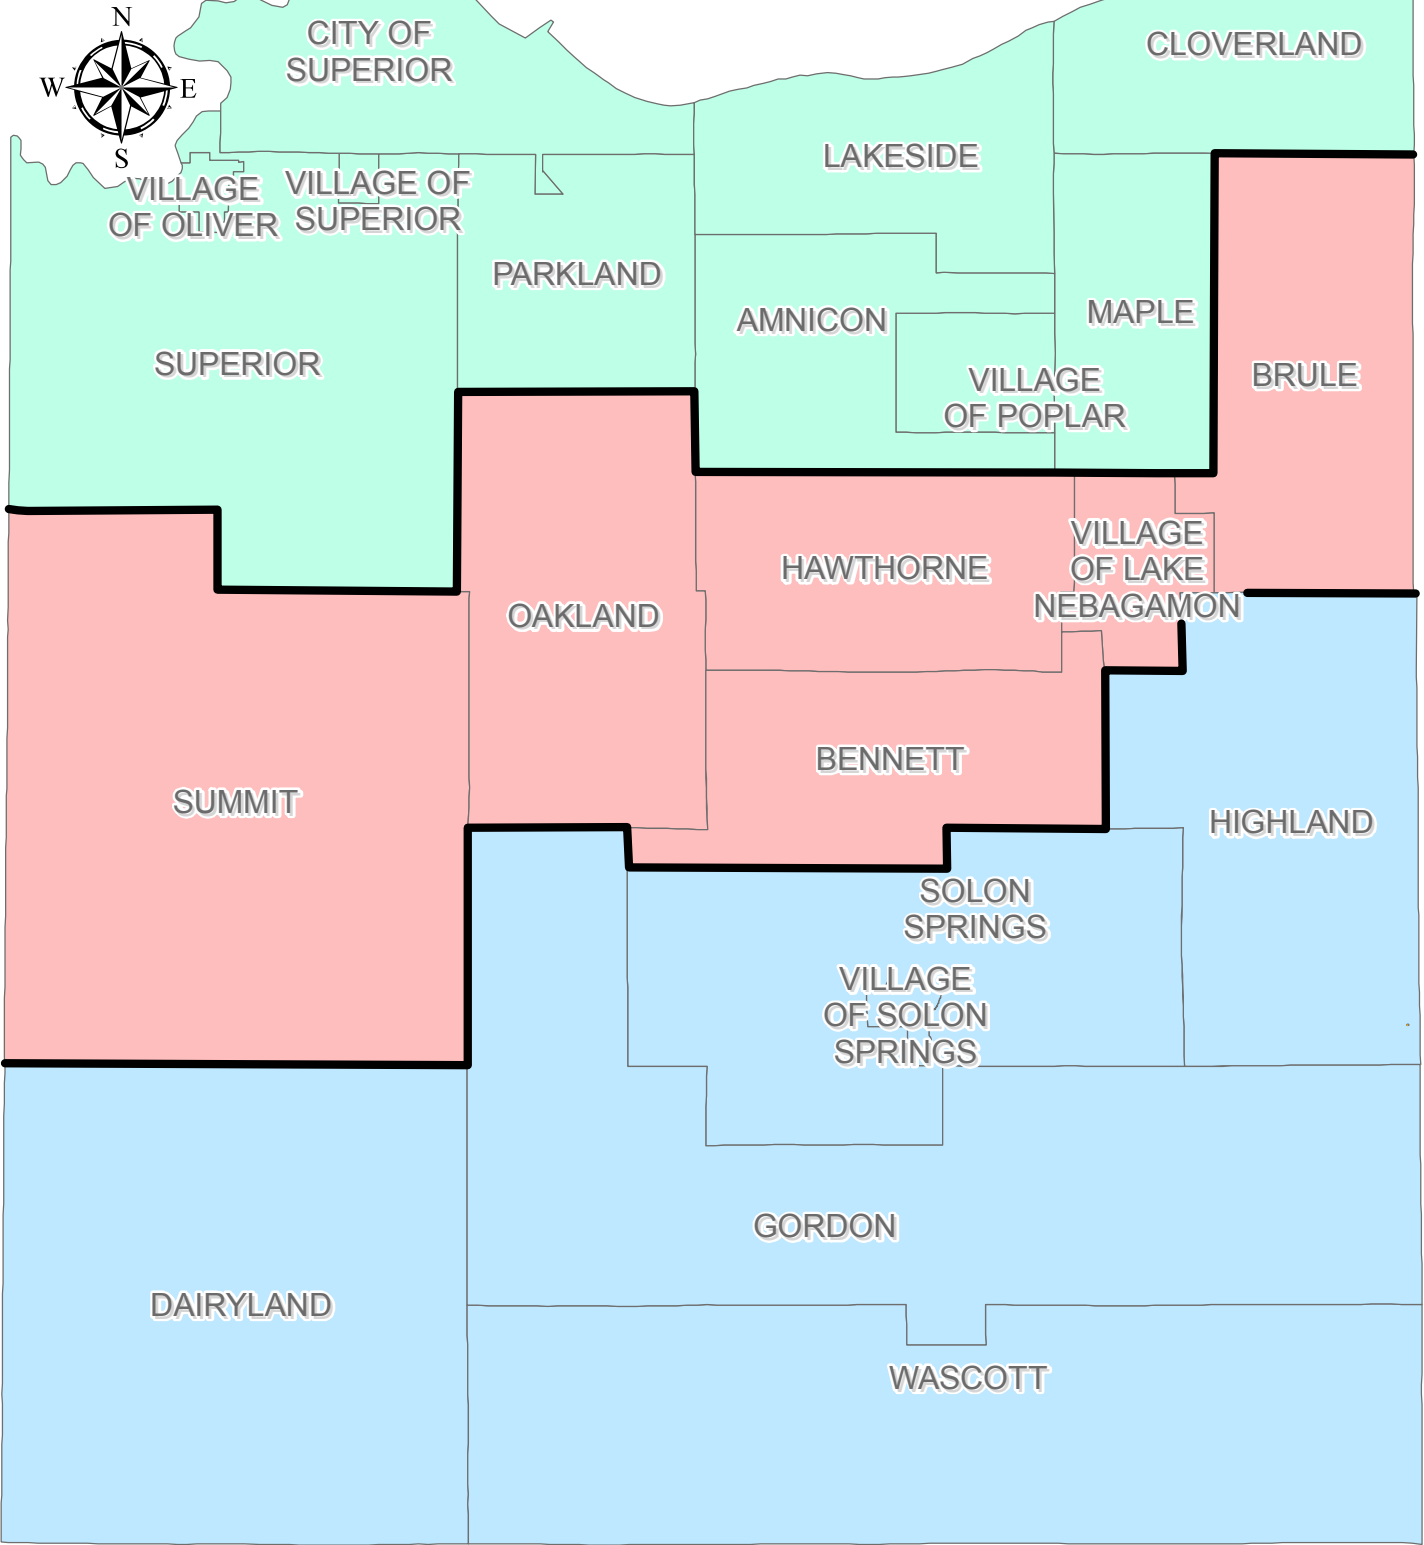

POWTS Maintenance Program Divisional Map

2019

2020

2021