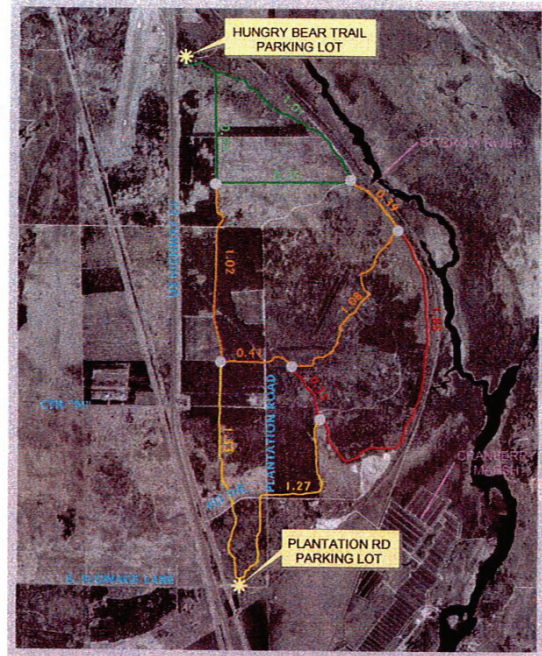

DOUGLAS COUNTY FORESTRY DEPARTMENT

CROSS-COUNTRY SKI TRAILS

The Douglas County
Forestry
Department

➤➤➤ Cross-Country Ski Trails

9182 E. Hughes Avenue
P.O. Box 211
Solon Springs, WI 54873

TEL: (715) 378-2219
FAX: (715) 378-2807

E-MAIL: forestry@douglascountywi.org

DOUGLAS COUNTY
SKI TRAIL NETWORK

- Yellow trail 2.6 MILES
- Red trail 2.2 MILES
- Orange trail 2.9 MILES
- Green trail 2.6 MILES
- Trail intersections

MWS 2003

Cross-Country Ski Trails