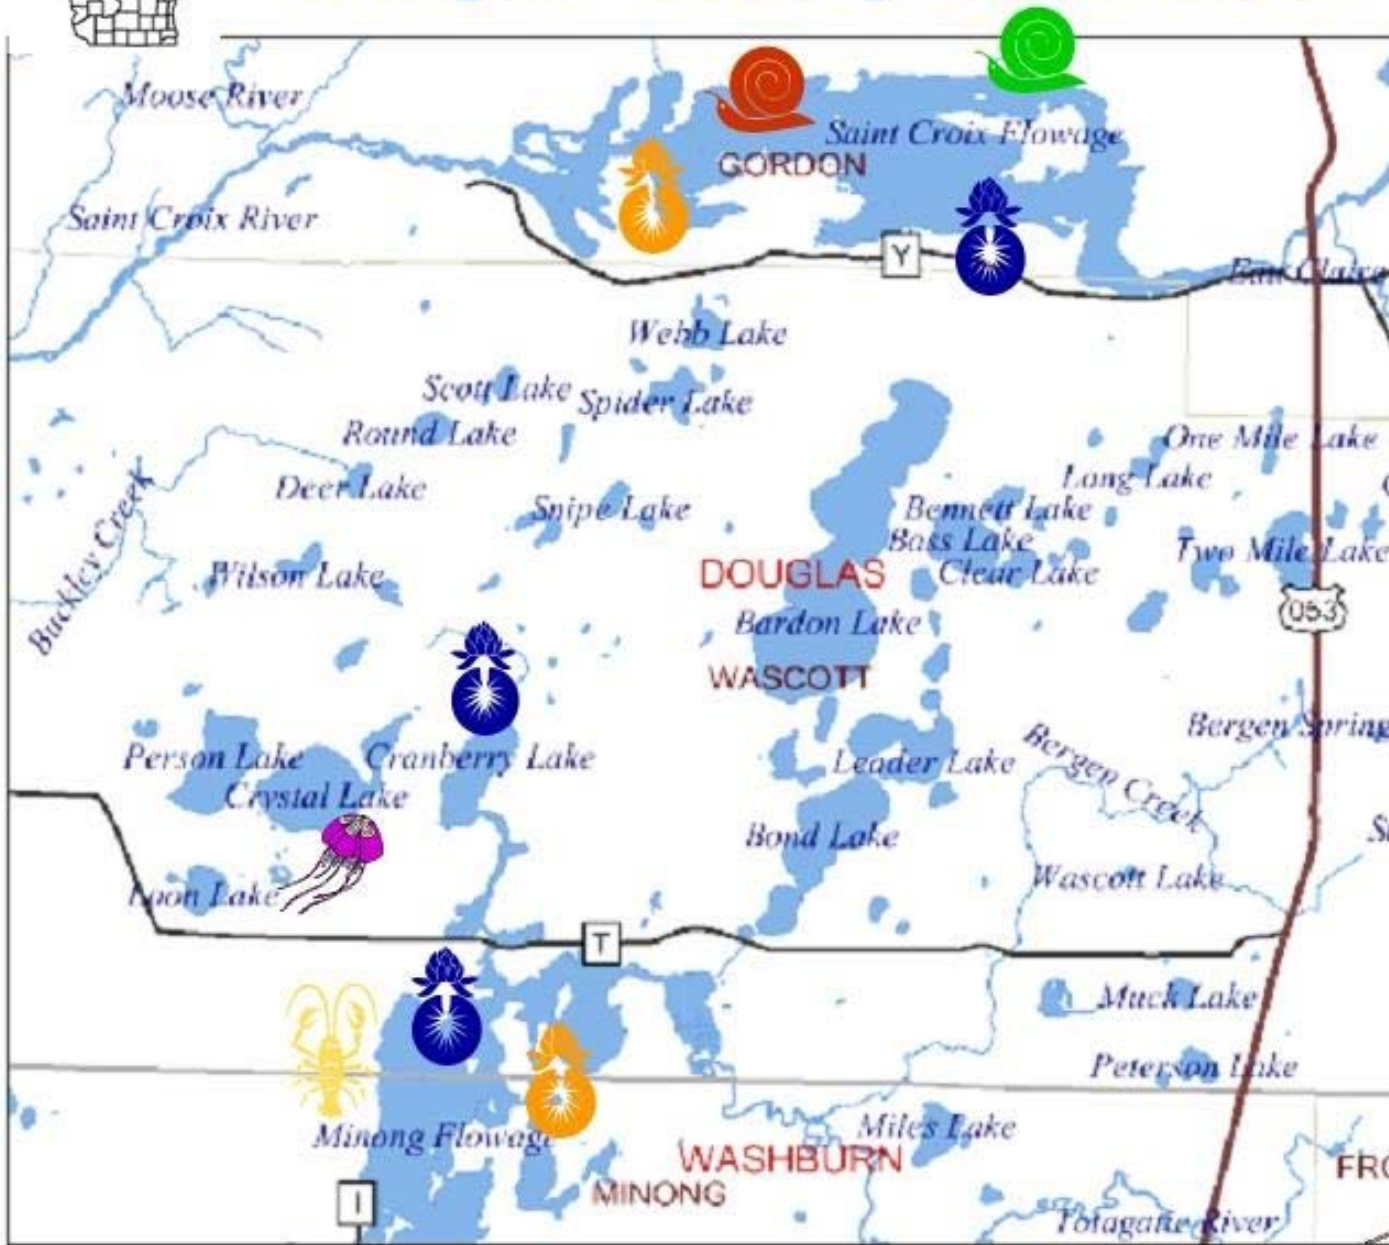

WDNR Database: Known AIS in Douglas County Lakes 2008

Curly Leaf Pondweed

Eurasian Water Milfoil

Chinese Mystery Snail

Japanese Mystery Snail

Rusty Crayfish

Freshwater Jellyfish